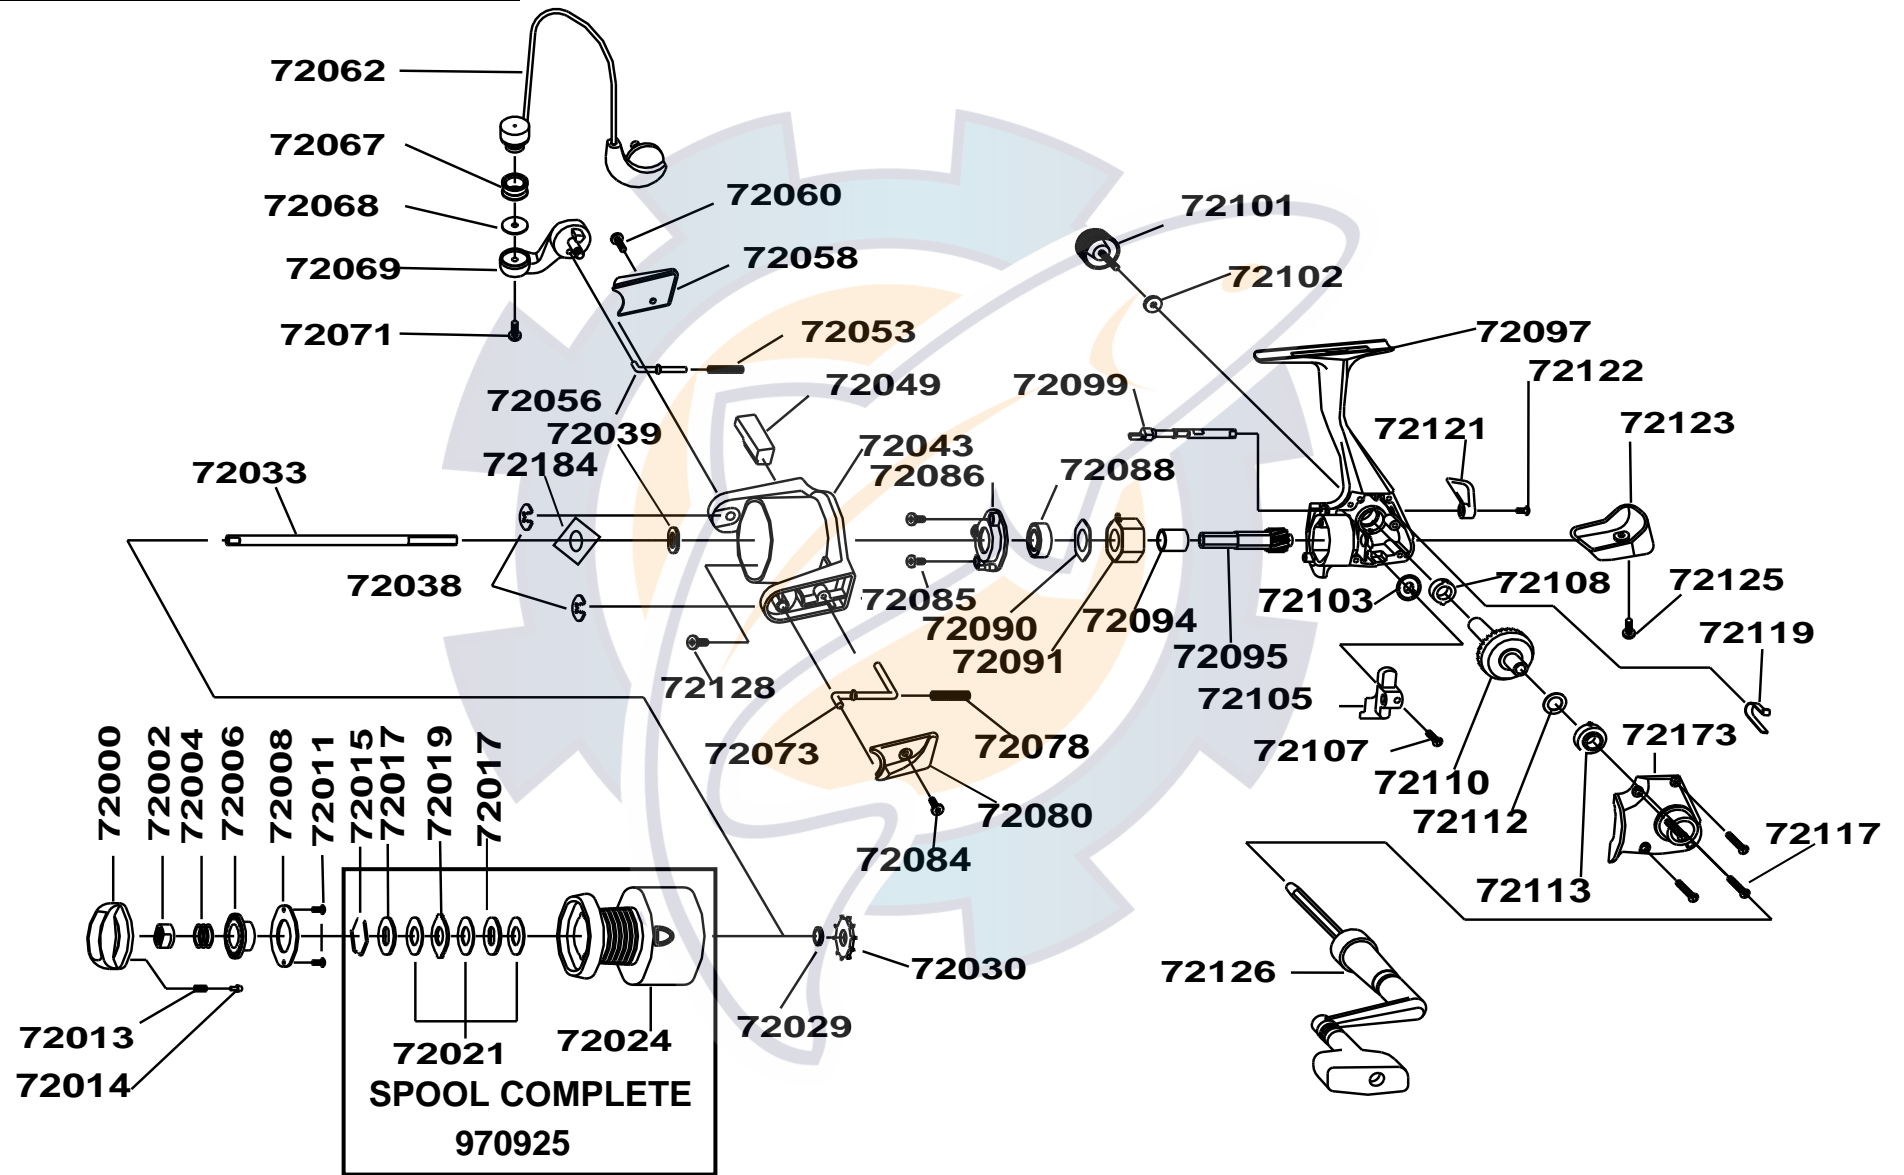

AGENDA

Please specify reel model and part number when ordering parts.

Cardinal AG2F 00
755079 34-15109-0